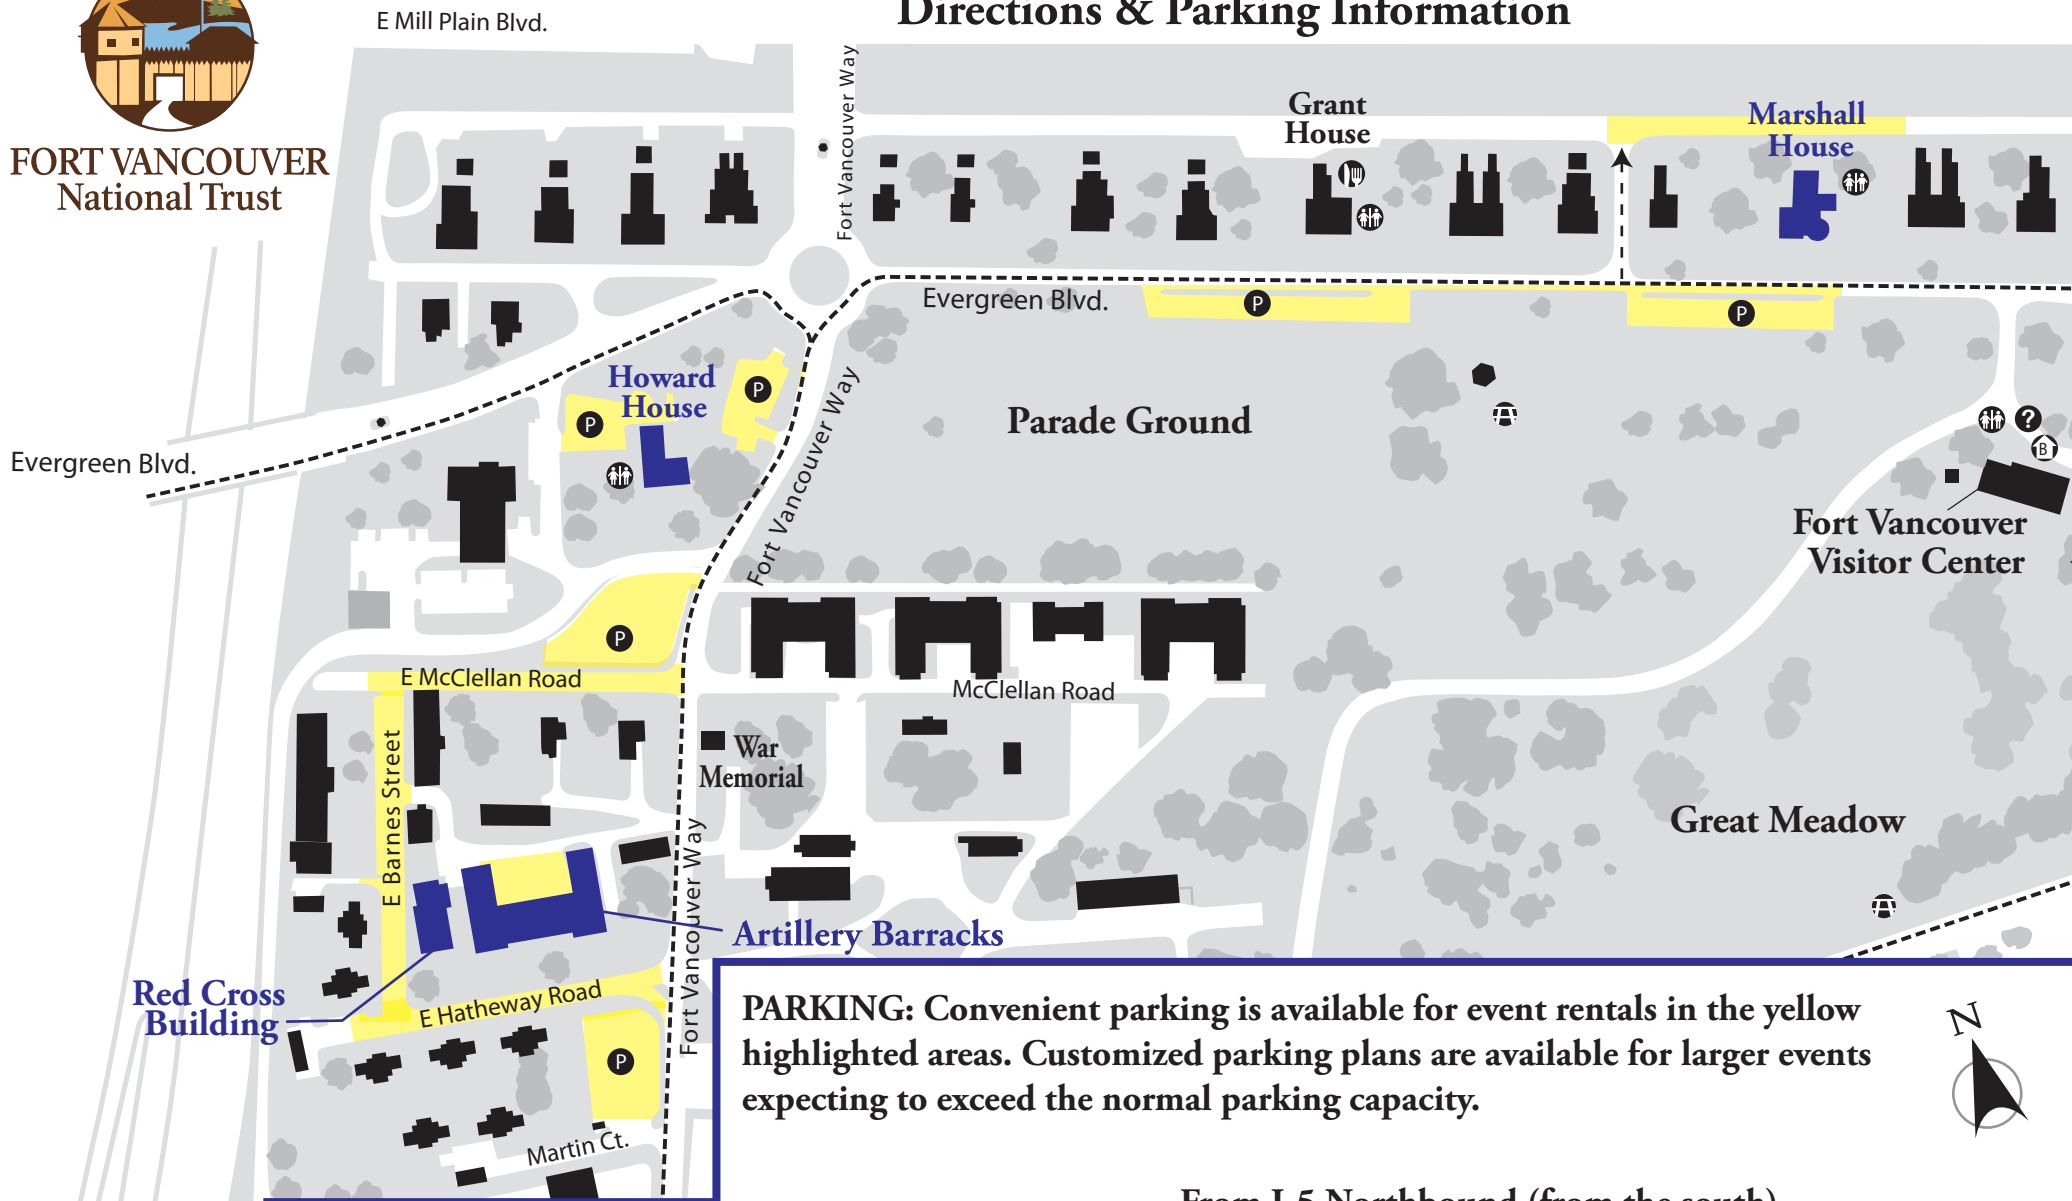

FORT VANCOUVER
National Trust

Fort Vancouver National Trust Event Rental Facilities

Directions & Parking Information

PARKING: Convenient parking is available for event rentals in the yellow highlighted areas. Customized parking plans are available for larger events expecting to exceed the normal parking capacity.

From I-5 Southbound (from the north)
 Take the Mill Plain exit - Exit #1C toward City Center
 Turn LEFT (east) onto Mill Plain
 Turn RIGHT (south) onto Fort Vancouver Way
 For Marshall House, LEFT onto Evergreen Blvd
 Turn Right onto McClellan Rd or E. Hatheway Rd

From I-5 Northbound (from the south)
 Take the City Center exit - Exit #1B toward City Center
 Stay in right lane
 Turn RIGHT (east) onto Evergreen Blvd
 Fort Marshall House, continue STRAIGHT on Evergreen
 Turn RIGHT (south) onto Fort Vancouver Way
 Turn Right onto McClellan Rd or E. Hatheway Rd